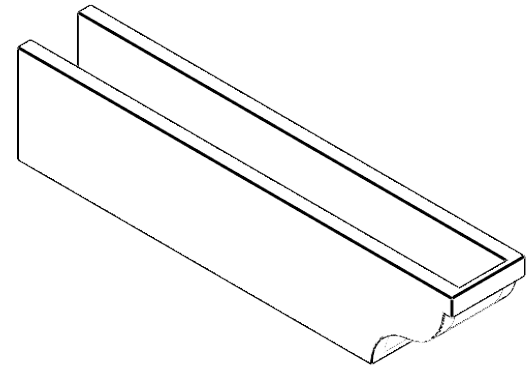

# ITEM NUMBER: RFTURO06X08000X36000X008GAR00RCPR

6"W X 8"H X 36"L TIMBERTHANE ROUGH CEDAR GARNER FAUX WOOD OPEN RAFTER TAIL, 8"L END, PRIMED TAN

36"

**SIDE PROFILE**

**ISOMETRIC**

**FRONT PROFILE**

GENERATED DATE : 03/02/2023

EKENA MILLWORK  
2300 WEST MAIN ST.  
CLARKSVILLE, TX 75426  
TOLL FREE: 866-607-0453  
WWW.EKENAMILLWORK.COM

**NOTES**

1. INSTALLATION TO BE COMPLETED IN ACCORDANCE WITH MANUFACTURER'S SPECIFICATIONS.
2. DRAWING MAY NOT BE TO SCALE
3. THIS DRAWING IS INTENDED FOR DESIGN AND PLANNING PURPOSES ONLY.
4. ALL INFORMATION CONTAINED HEREIN WAS CURRENT AT THE TIME OF DEVELOPMENT BUT MUST BE REVIEWED AND APPROVED BY THE PRODUCT MANUFACTURER TO BE CONSIDERED ACCURATE.
5. TIMBERTHANE ARCHITECTURAL PRODUCTS ARE MADE FROM HIGH DENSITY URETHANE AND COME FACTORY PRIMED